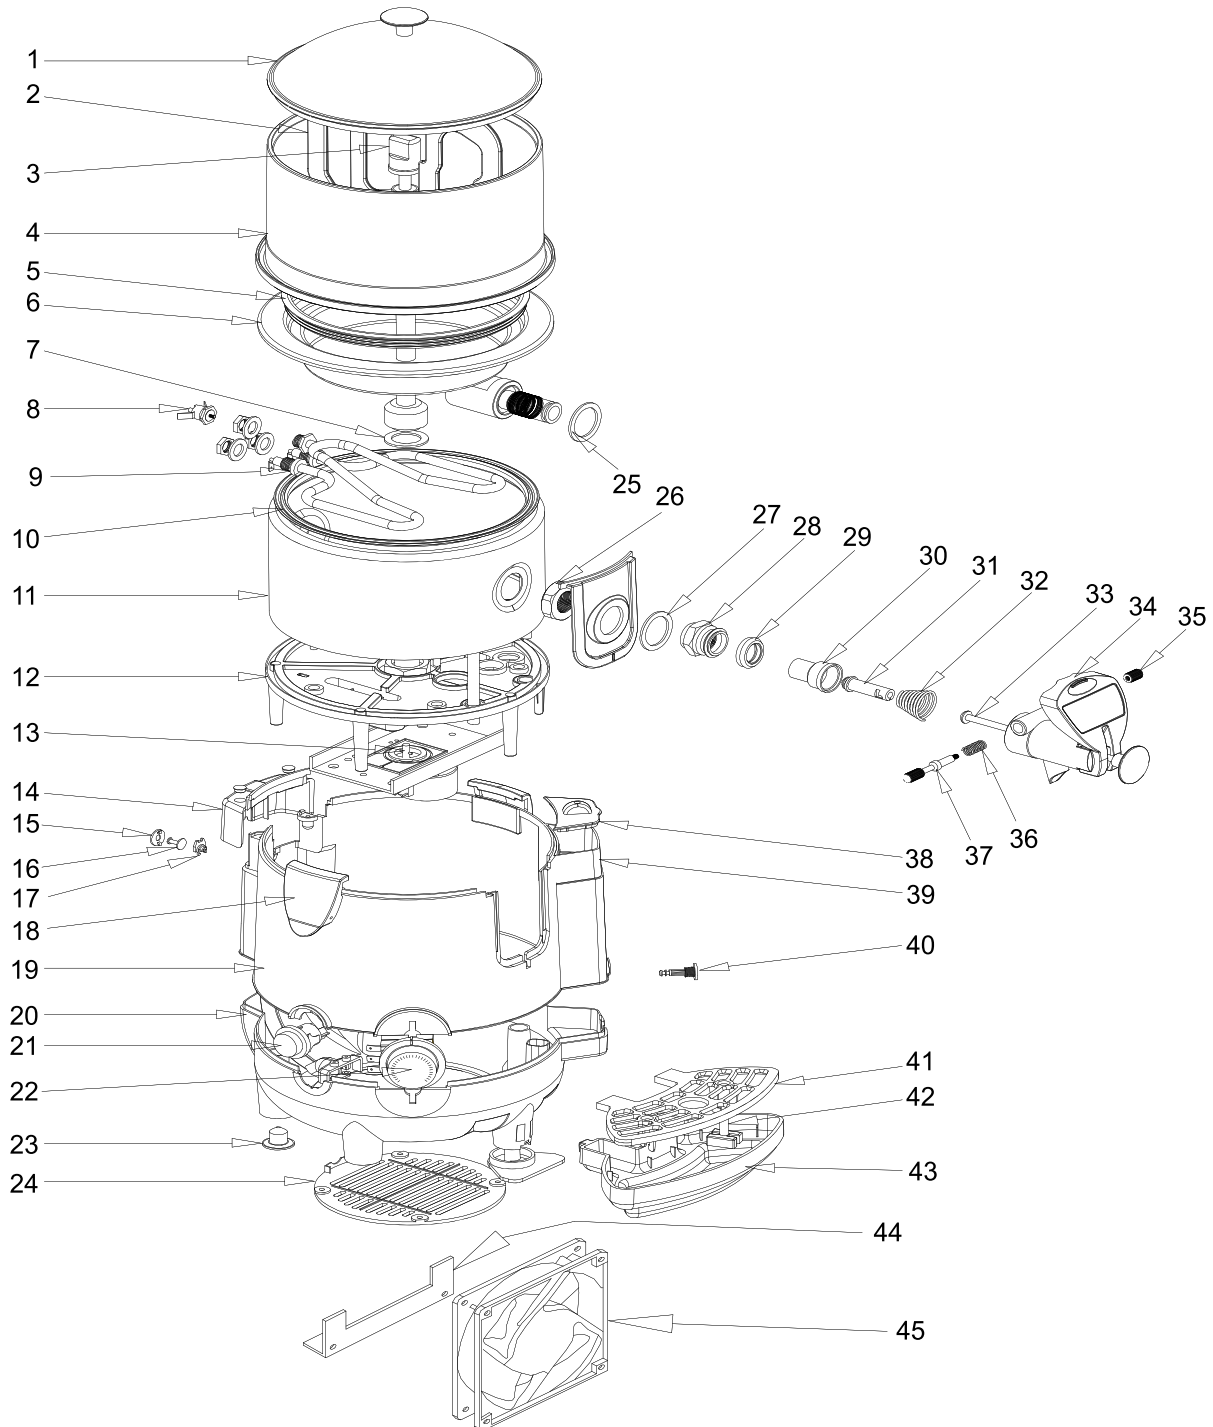

Parts Breakdown

Model **DI-CN-0010** 31840

Parts Breakdown

Model DI-CN-0010 31840

Item No.	Description	Position	Item No.	Description	Position	Item No.	Description	Position
73902	Tank Cover for 31840	1-A	73918	Cover of Overheat Protector for 31840	15	73934	Moving Pin for 31840	31
73903	Knob of Tank Lid for 31840	1-B	73919	Button of Overheat Protector for 31840	16	73935	Faucet Spring for 31840	32
73904	Paddle for 31840	2	73920	Button Stop of Protector for 31840	17	73936	Cleaner Shaft for 31840	33
73905	Lid of Stirring Rod for 31840	3-A	73921	Tank Hinge for 31840	18	73937	Tap Handle for 31840	34
73906	Stirring Rod for 31840	3-B	73922	Upper Exterior for 31840	19	73938	Screw of Faucet for 31840	35
73907	PC Tank for 31840	4	73923	Lower Exterior for 31840	20	73939	Pin Spring for 31840	36
73908	Gasket of PC Tank for 31840	5	73924	Power Switch for 31840	21	73940	Pin for 31840	37
73909	Stainless Steel Boiler (Upper Part) for 31840	6	73925	Thermostat for 31840	22	73941	Lid of Water Bin for 31840	38
73910	Gasket for 31840	7	73926	Foot for 31840	23	73942	Water Bin for 31840	39
73911	Overheat Protector for 31840	8	73927	Ventilation Grill for 31840	24	73943	Drainage Plug for 31840	40
73912	Heater Element for 31840	9	73928	Washer of Faucet (Interior) for 31840	25	73944	Lid of Water Tray for 31840	41
73913	Boiler Gasket for 31840	10	73929	Nut of Faucet (Interior) for 31840	26	73945	Floater for 31840	42
73914	Stainless Steel Boiler (Lower Part) for 31840	11	76479	Gasket of Faucet for 31840	27	73946	Water Tray for 31840	43
73915	Supporter for 31840	12	73931	Nut of Faucet (Exterior) for 31840	28	73947	Supporter of Fan for 31840	44
73916	Motor for 31840	13	73932	Gasket of Faucet Screw for 31840	29	39257	Fan for 31840	45
76466	Back Cover for 31840	14	76482	Gasket Inside the Faucet for 31840	30			